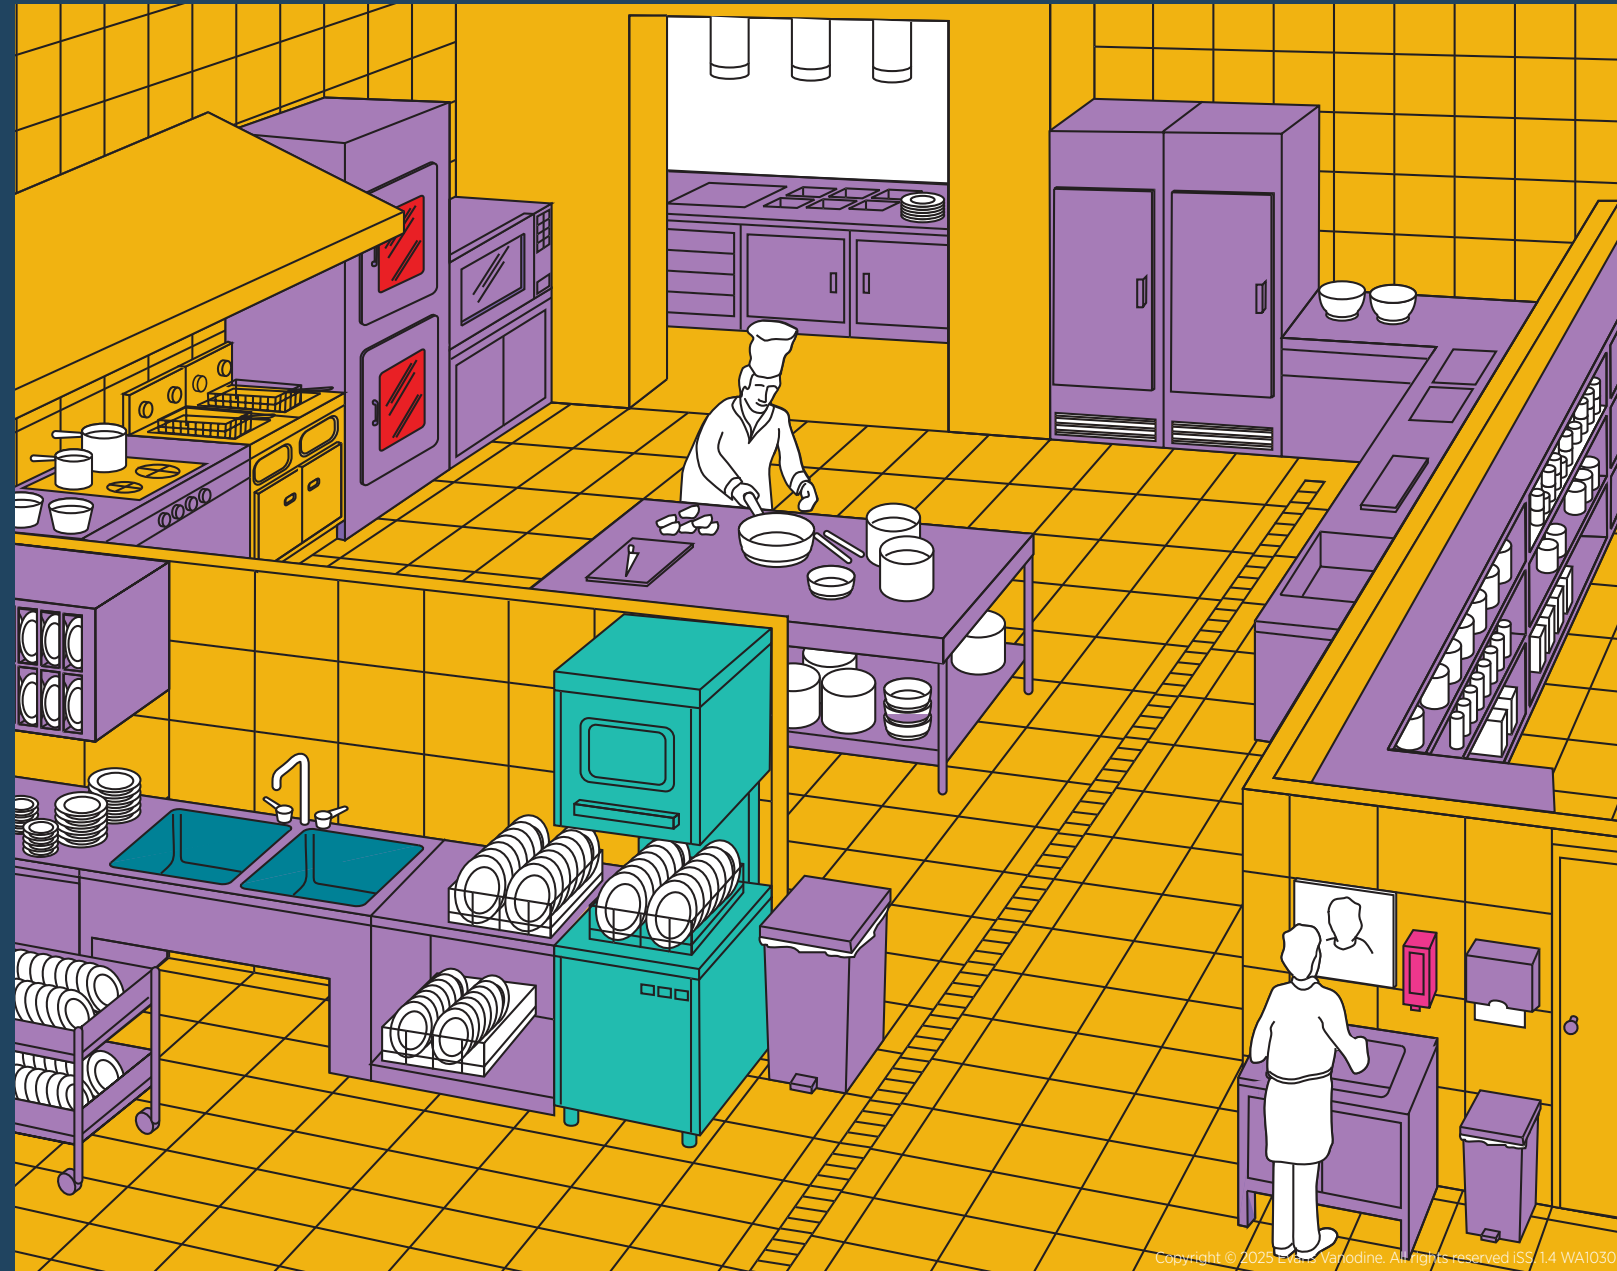

e:dose - Kitchen Hygiene Plan

KEY GUIDE

Copyright © 2025 Evans Vanodine. All rights reserved. ISS 1.4 WA1030