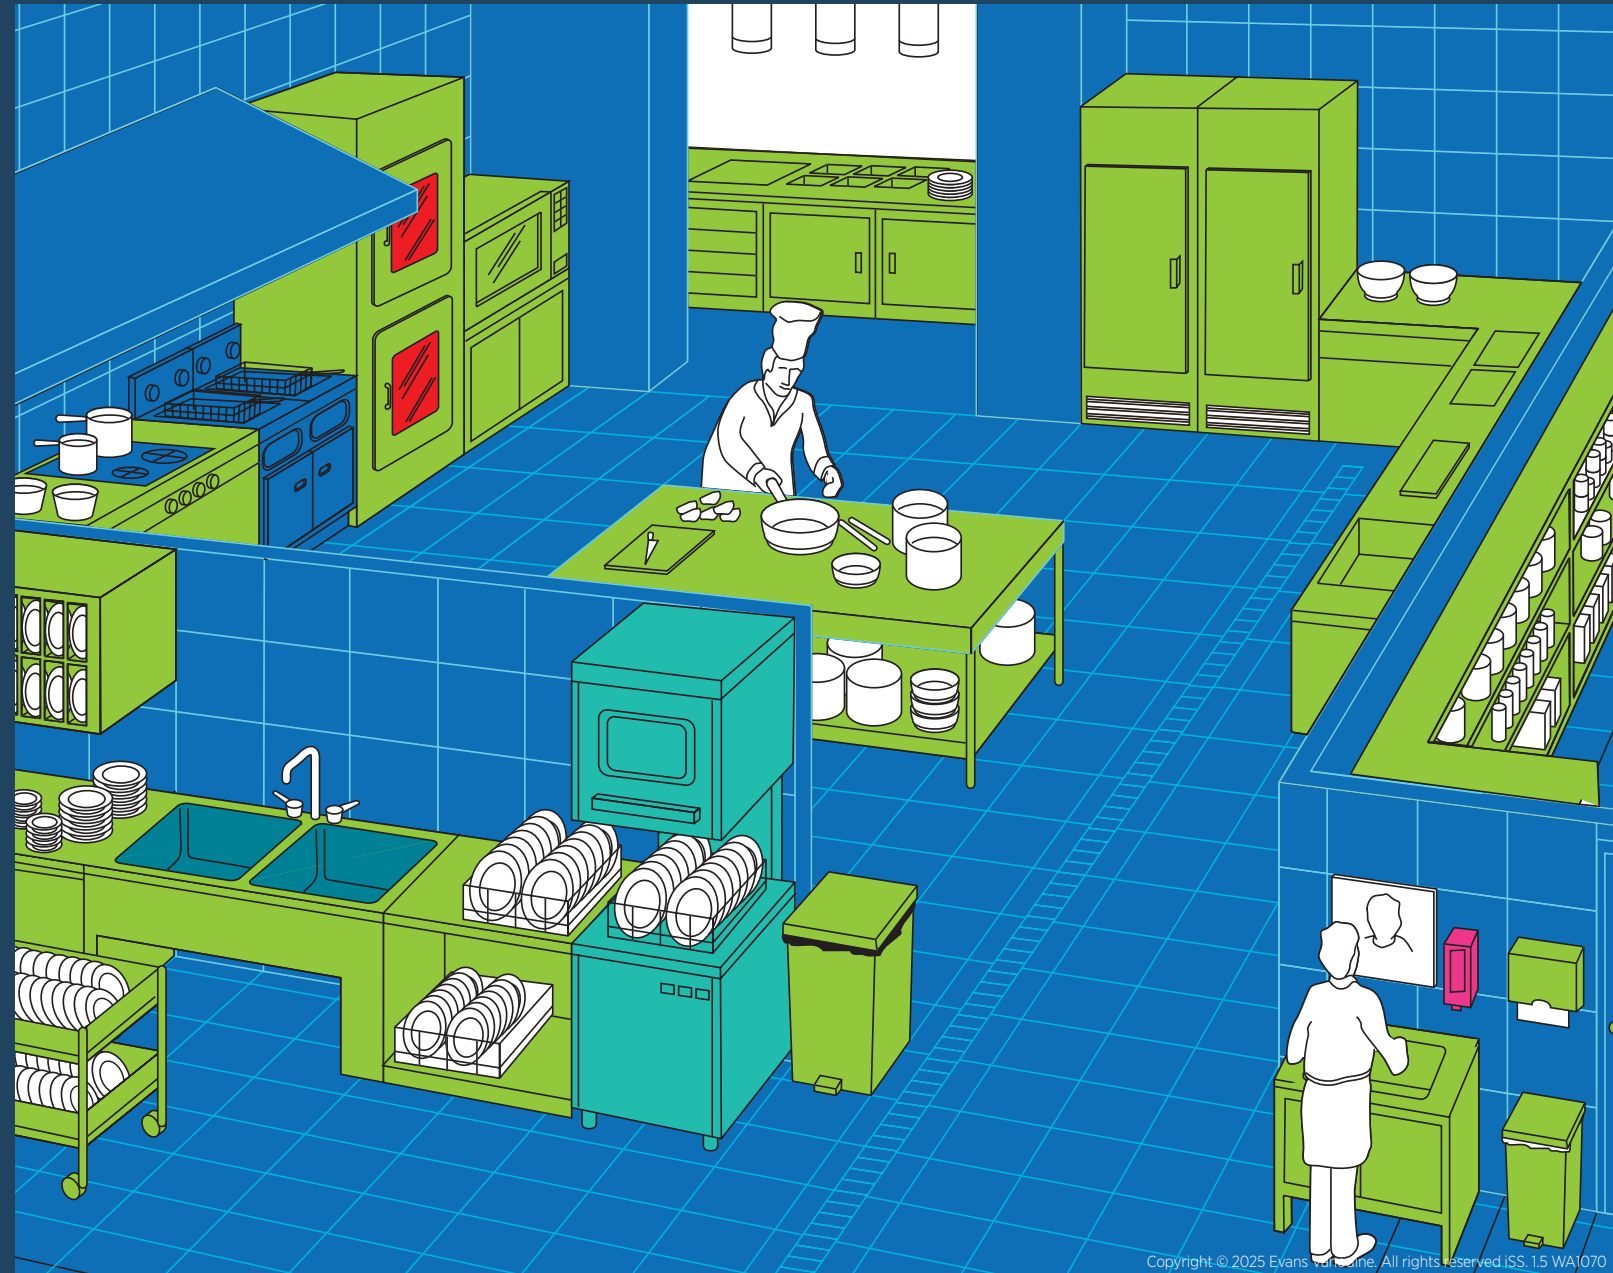

## KEY GUIDE

EST-EEM

LIFT

OVEN CLEANER  
COMBI OVEN  
GRILL CLEANER

AUTO  
DISHWASH  
PRODUCTS

KIND  
Q'SOL  
Q'DET

HAND CARE

Copyright © 2025 Evans Vanodine. All rights reserved ISS. 1.5 WA1070