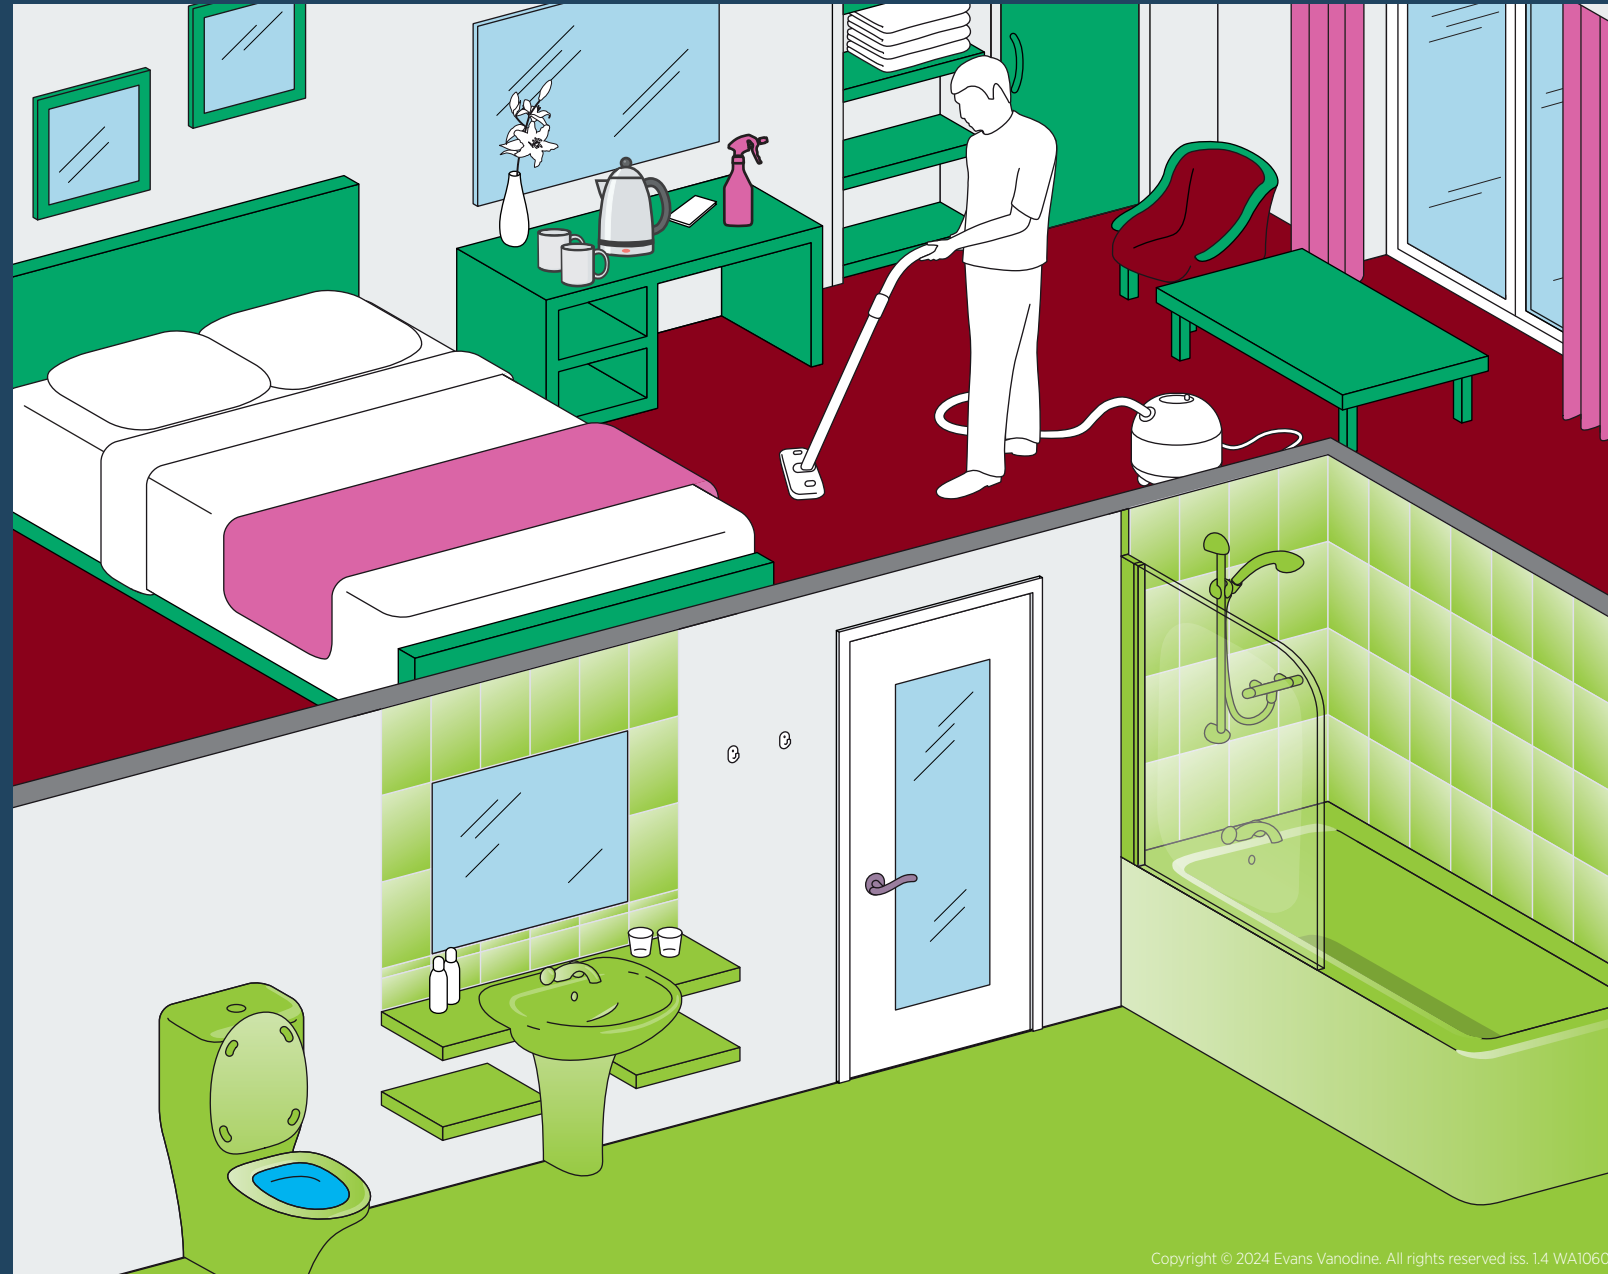

EVANS Housekeeping Plan

Copyright © 2024 Evans Vanodine. All rights reserved. iss. 1.4 WA1060

KEY GUIDE

L.S.P.

CLEAR

ODOUR
NEUTRALISER

KETTLE DESCALER
TRIDENT

EXTRACT PRO
SPOT LIGHT

FINAL TOUCH
CLEAN FAST

EVERFRESH
TOILET CLEANER
& DESCALER
HI PHOS