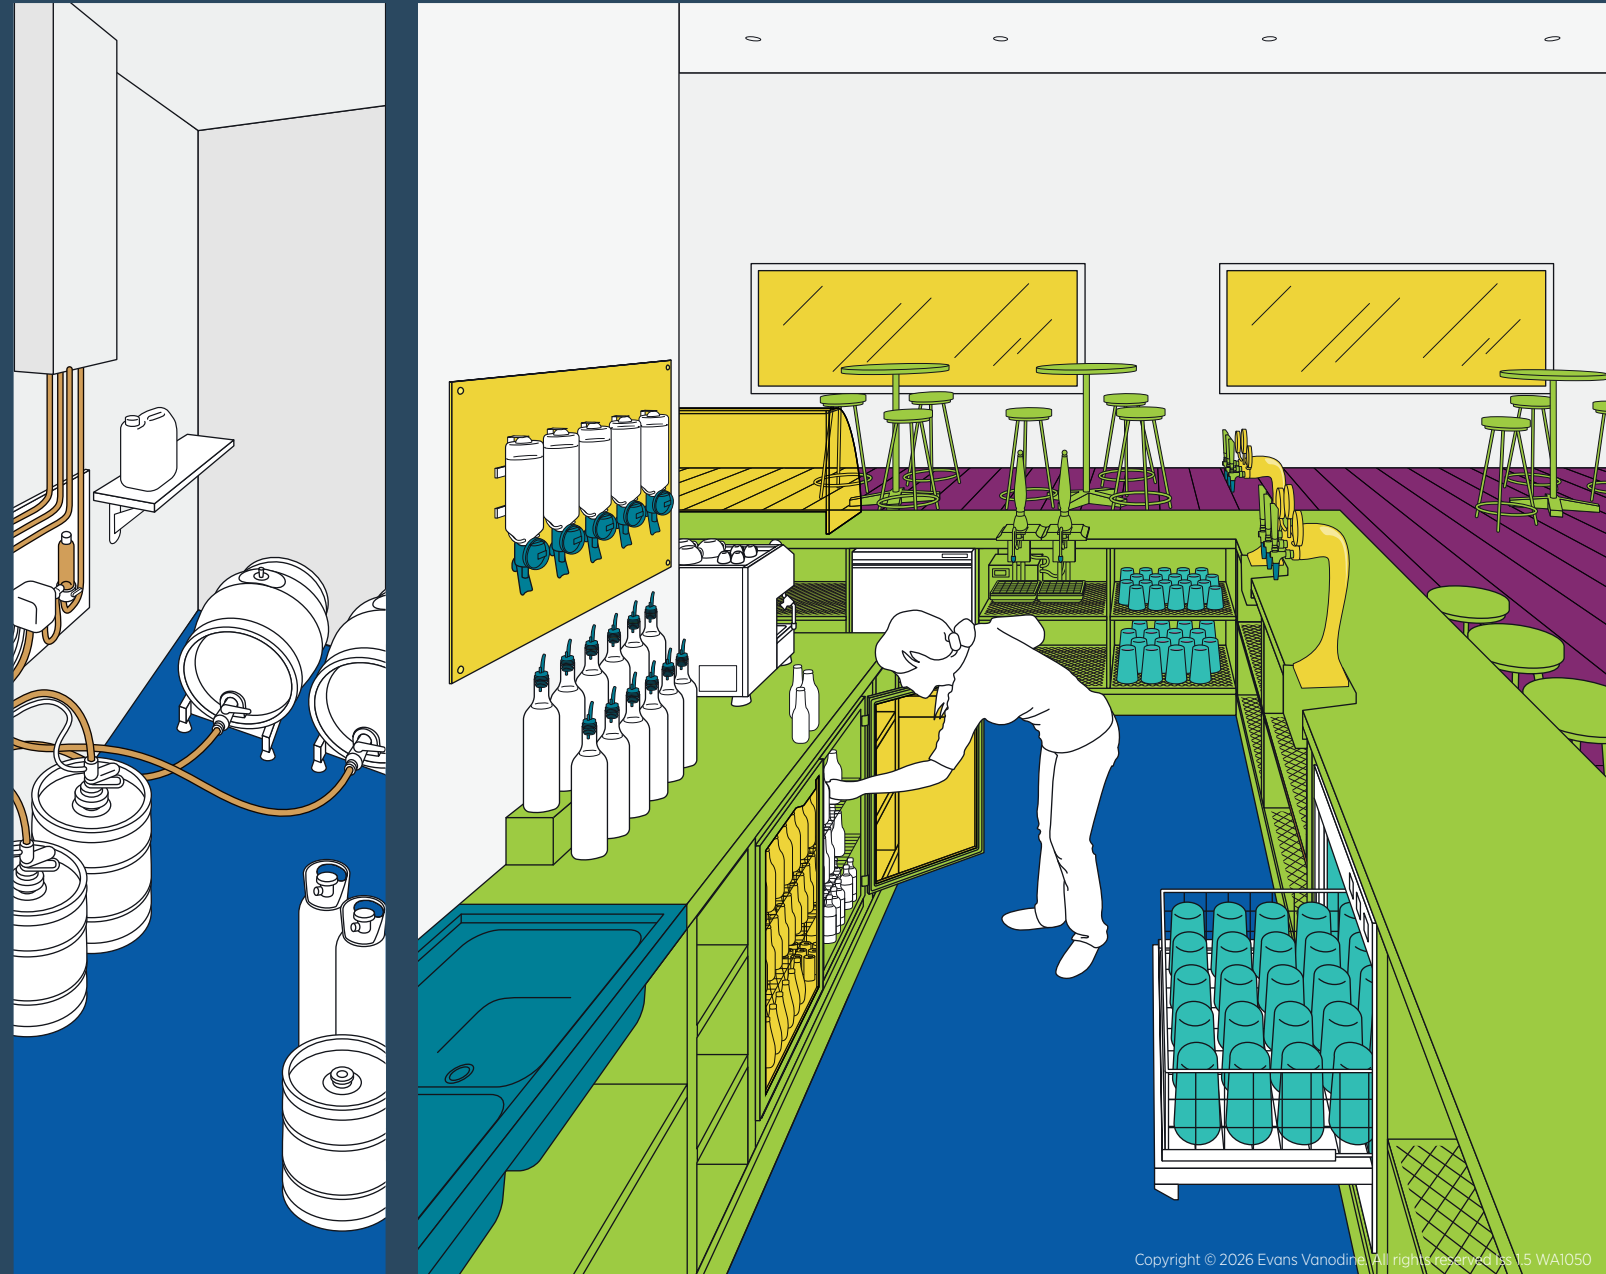

EVANS Bar and Cellar Plan

KEY GUIDE

EST-EEM

GLASSWASH
RINSE AID MULTI
GLASS RENOVATOR

Q'DET

CLEAR

EMC PLUS
HIGH CLASS

BEERLINE