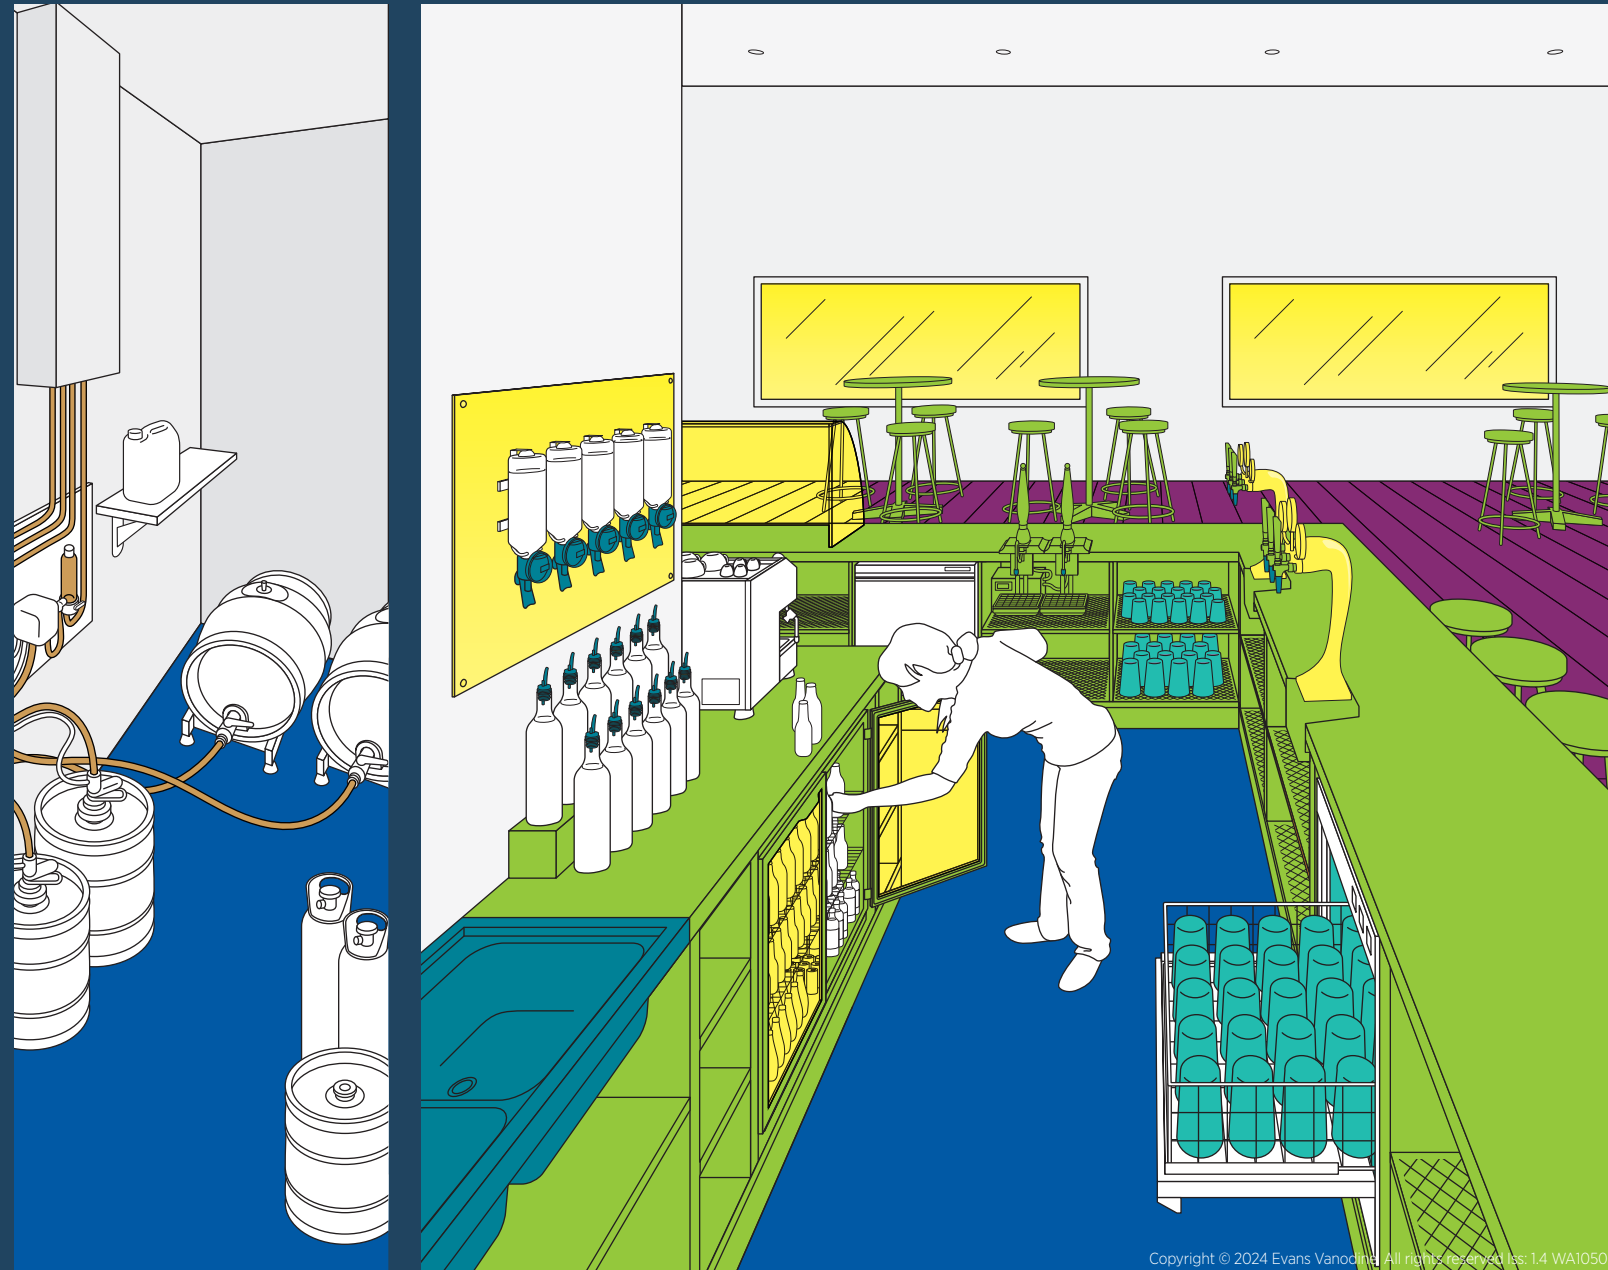

EVANS Bar and Cellar Plan

KEY GUIDE

EST-EEM

GLASSWASH
RINSE AID MULTI
GLASS RENOVATOR

Q'DET

CLEAR

E.M.C. PLUS
HIGH CLASS

BEERLINE
CLEANER