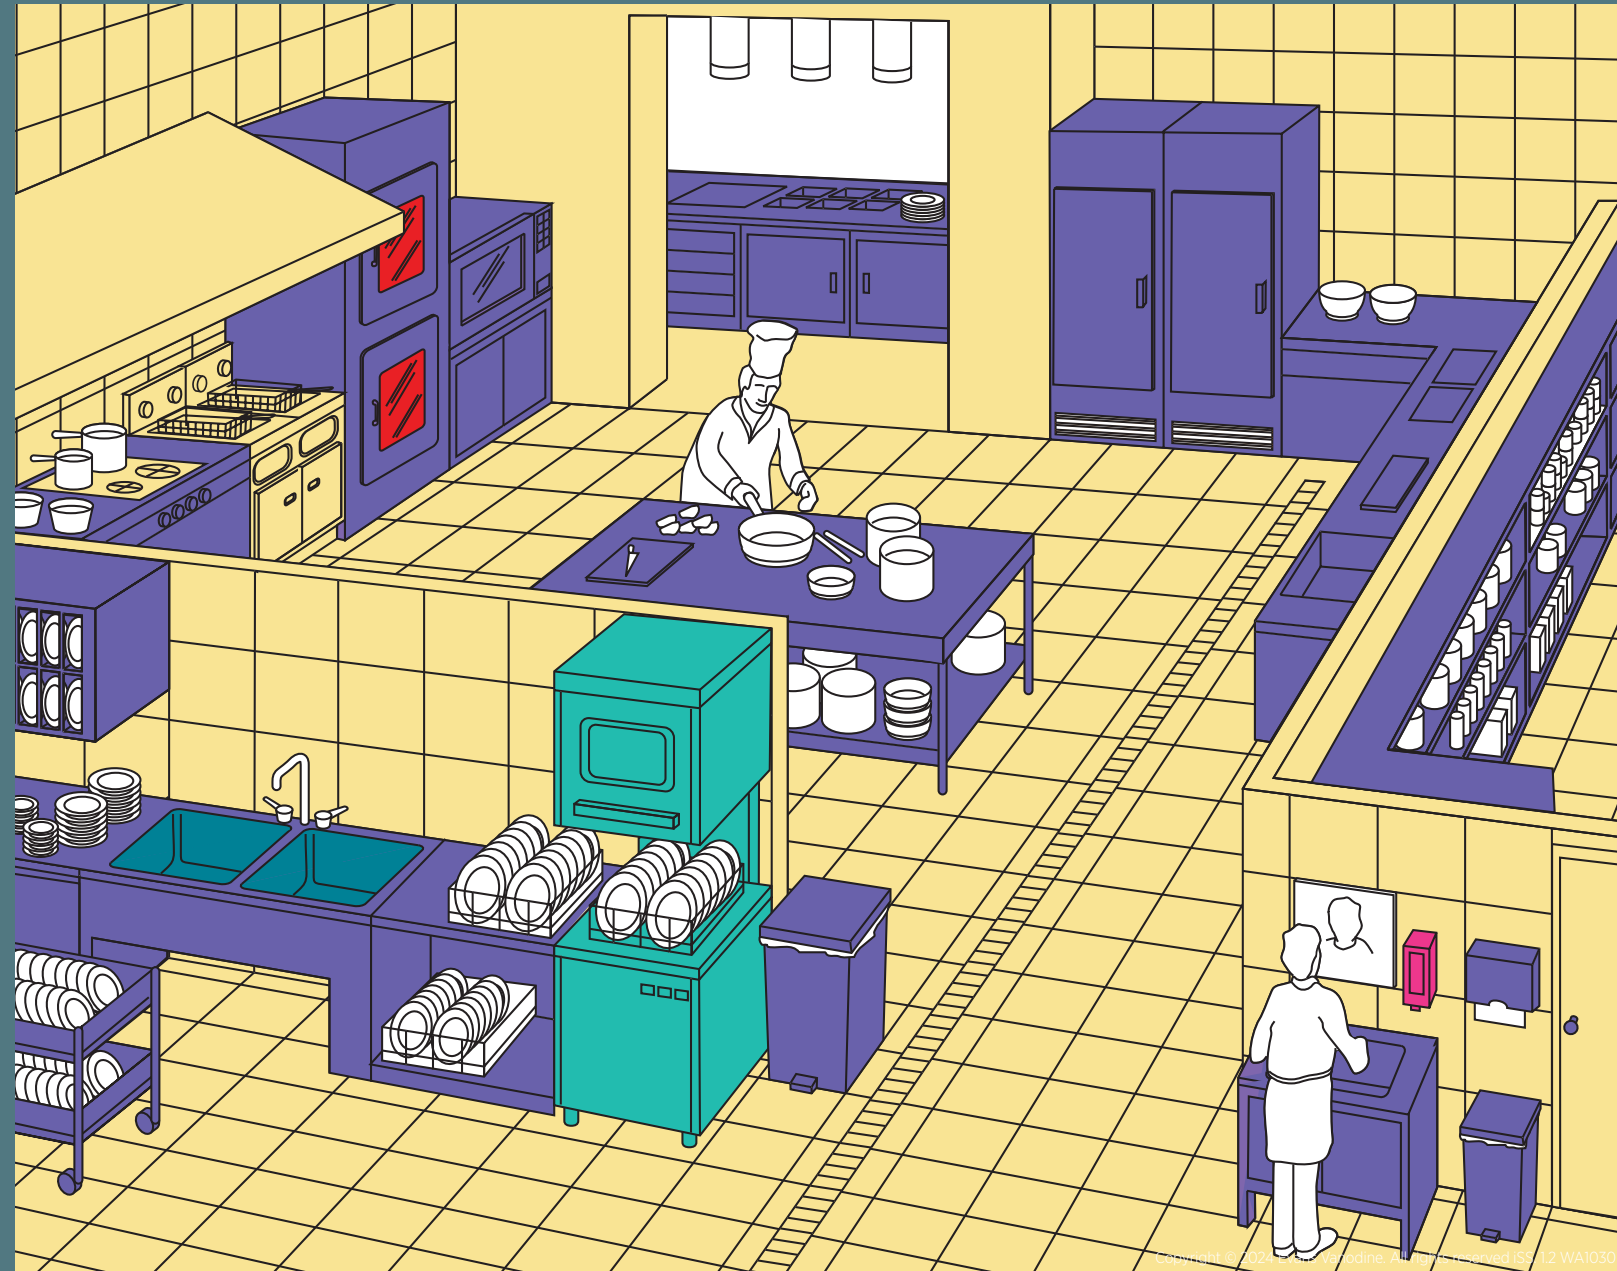

e:dose - Kitchen Hygiene Plan

KEY GUIDE

EC2
DEGREASER

EC4
SANITISER

OVEN CLEANER
COMBI OVEN
GRILL CLEANER

AUTO DISHWASH
PRODUCTS

KIND
Q'SOL
Q'DET

HAND CARE