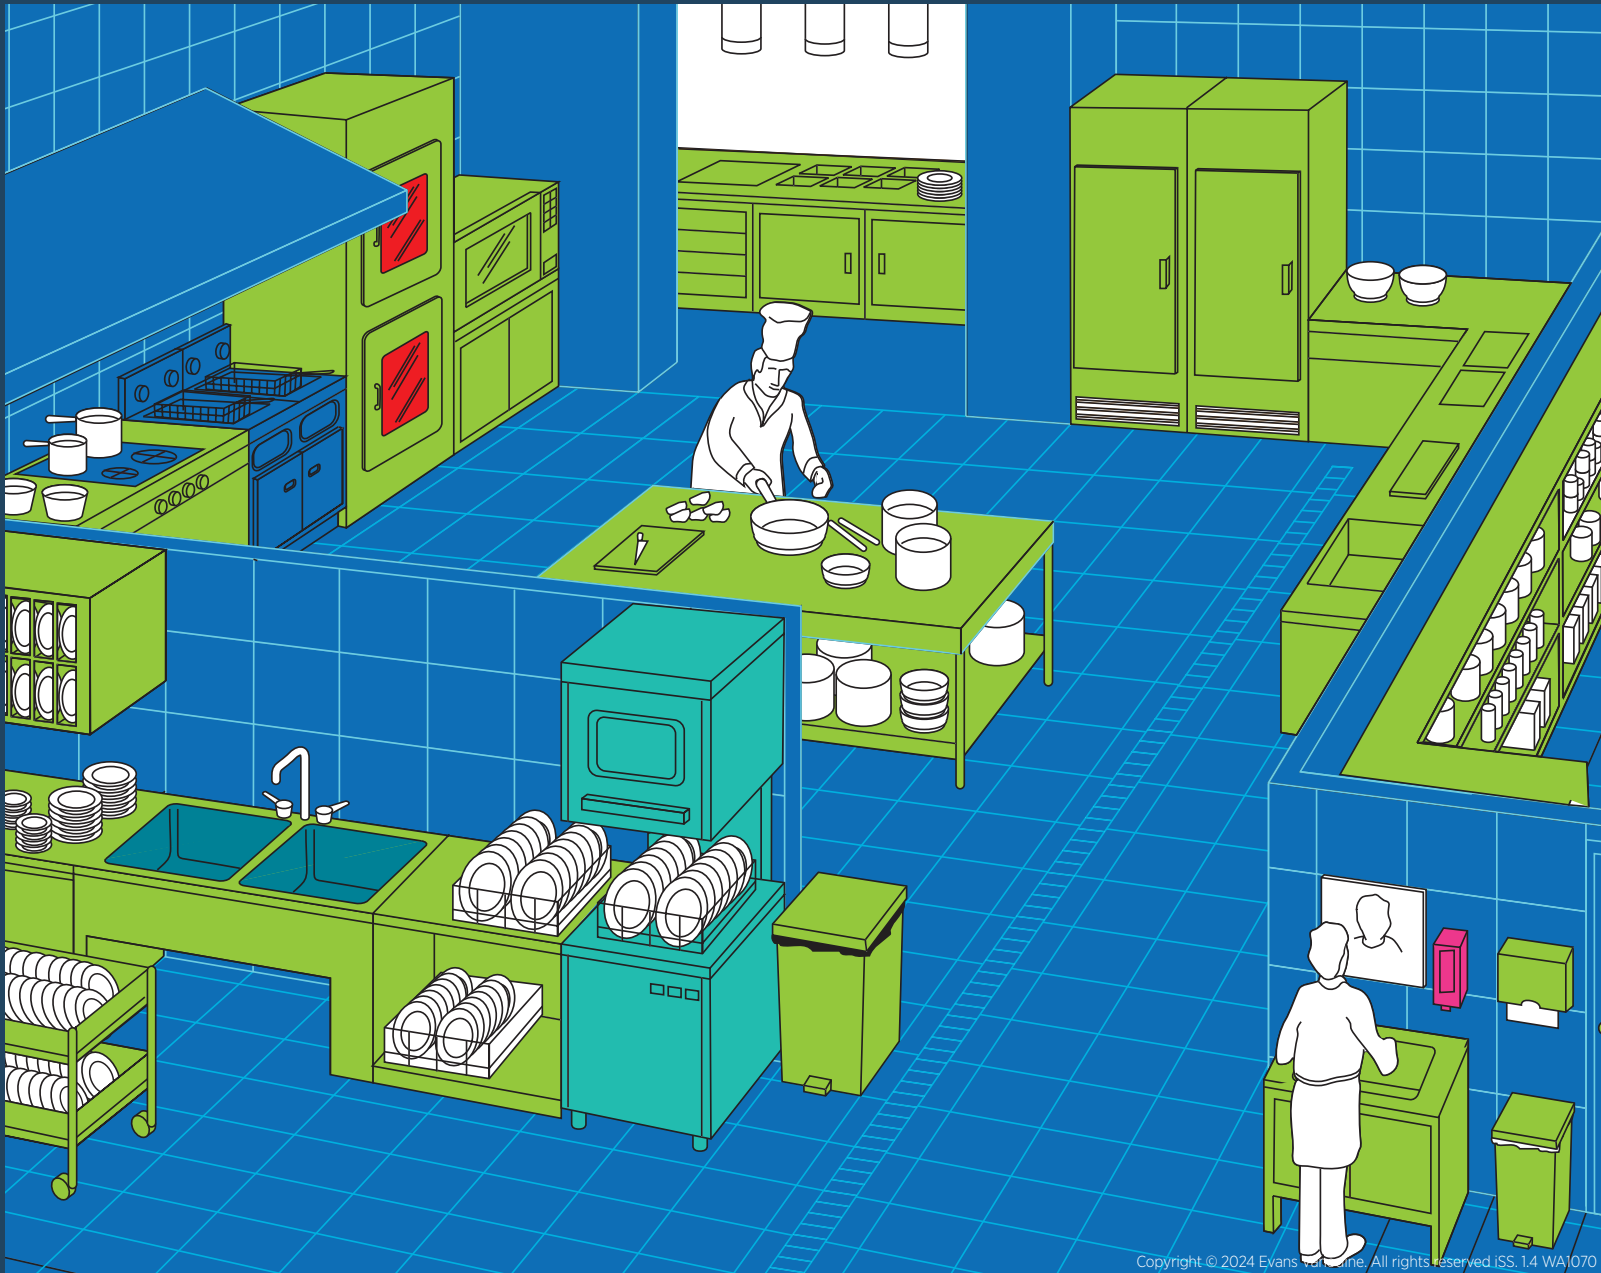

EVANS Kitchen Hygiene Plan

Copyright © 2024 Evans Vanodine. All rights reserved. ISS. 1.4 WA1070

KEY GUIDE

EST-EEM

LIFT

OVEN CLEANER
COMBI OVEN
GRILL CLEANER

AUTO
DISHWASH
PRODUCTS

KIND
Q'SOL
Q'DET

HAND CARE