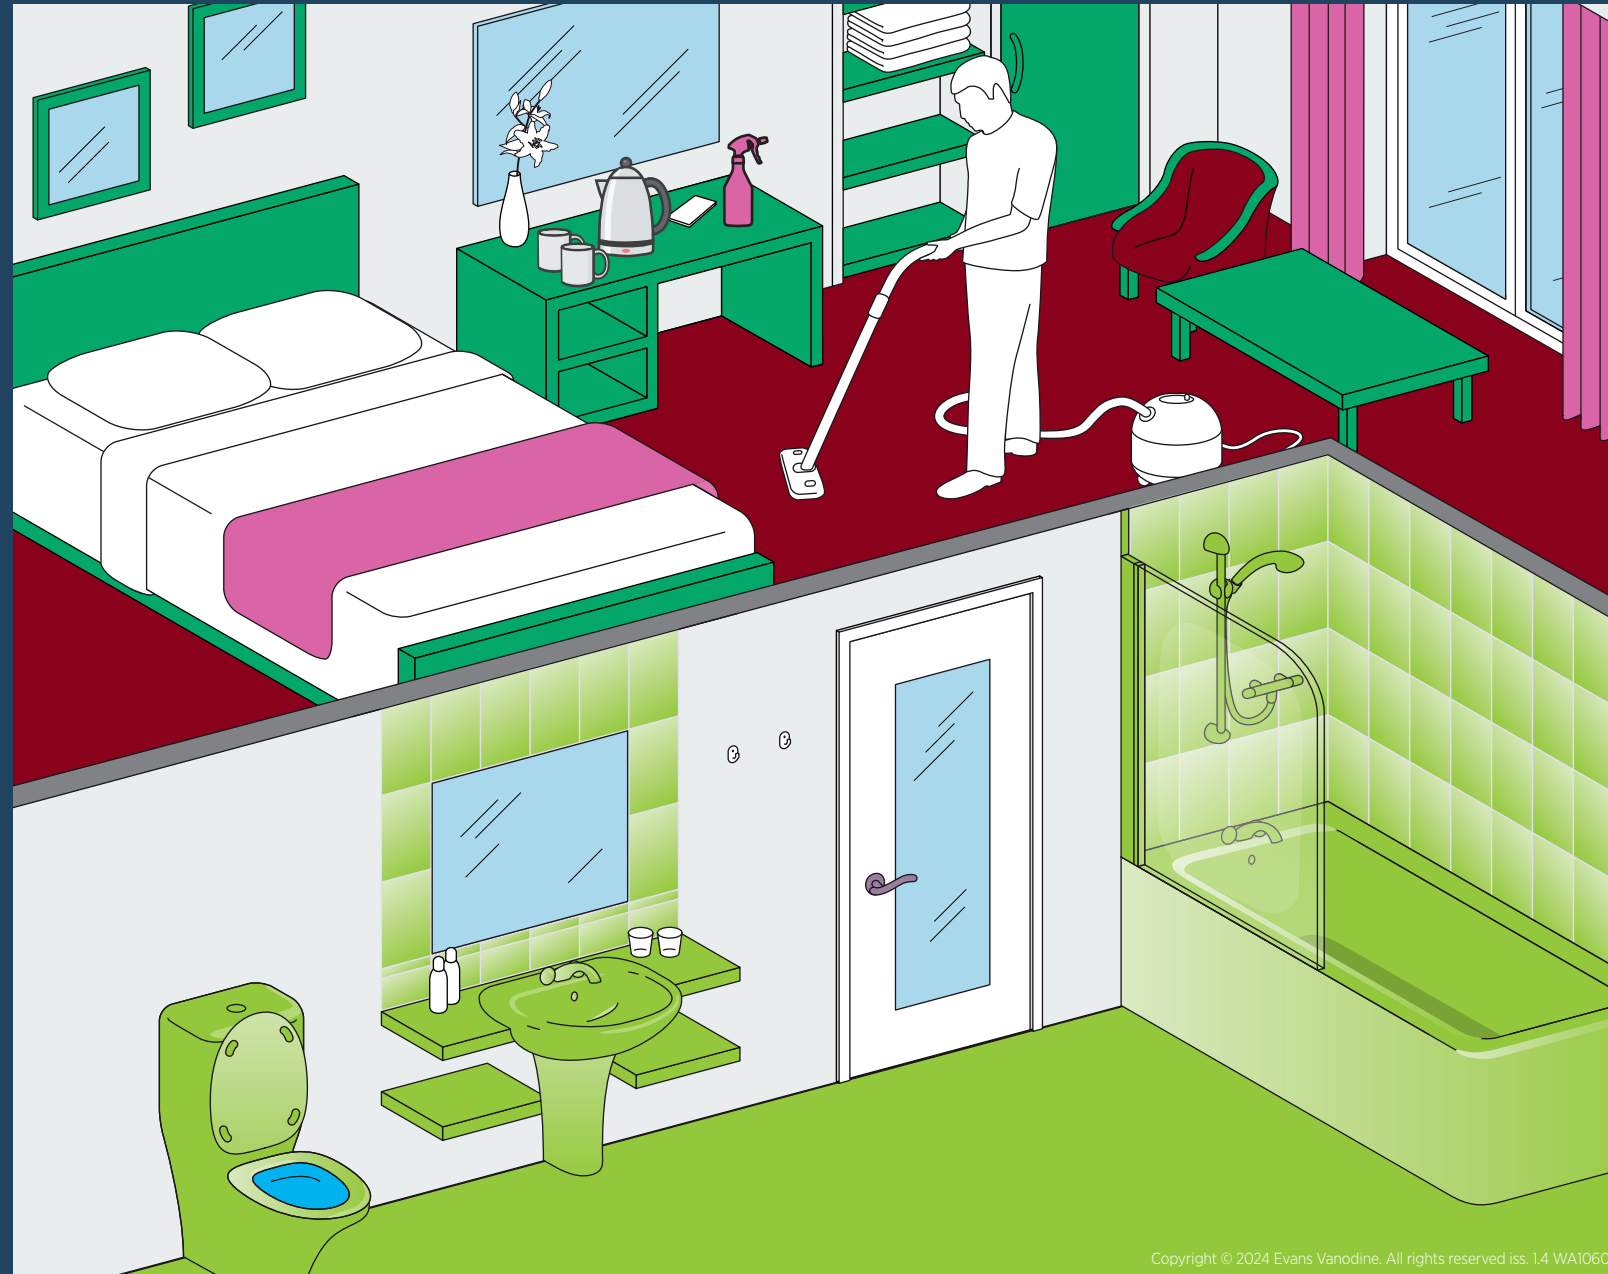

EVANS Housekeeping Plan

KEY GUIDE

L.S.P.

CLEAR

ODOUR
NEUTRALISER

KETTLE DESCALER
TRIDENT

EXTRACT PRO
SPOT LIGHT

FINAL TOUCH
CLEAN FAST

EVERFRESH
TOILET CLEANER
& DESCALER
HI PHOS

Copyright © 2024 Evans Vanodine. All rights reserved. iss. 1.4 WA1060