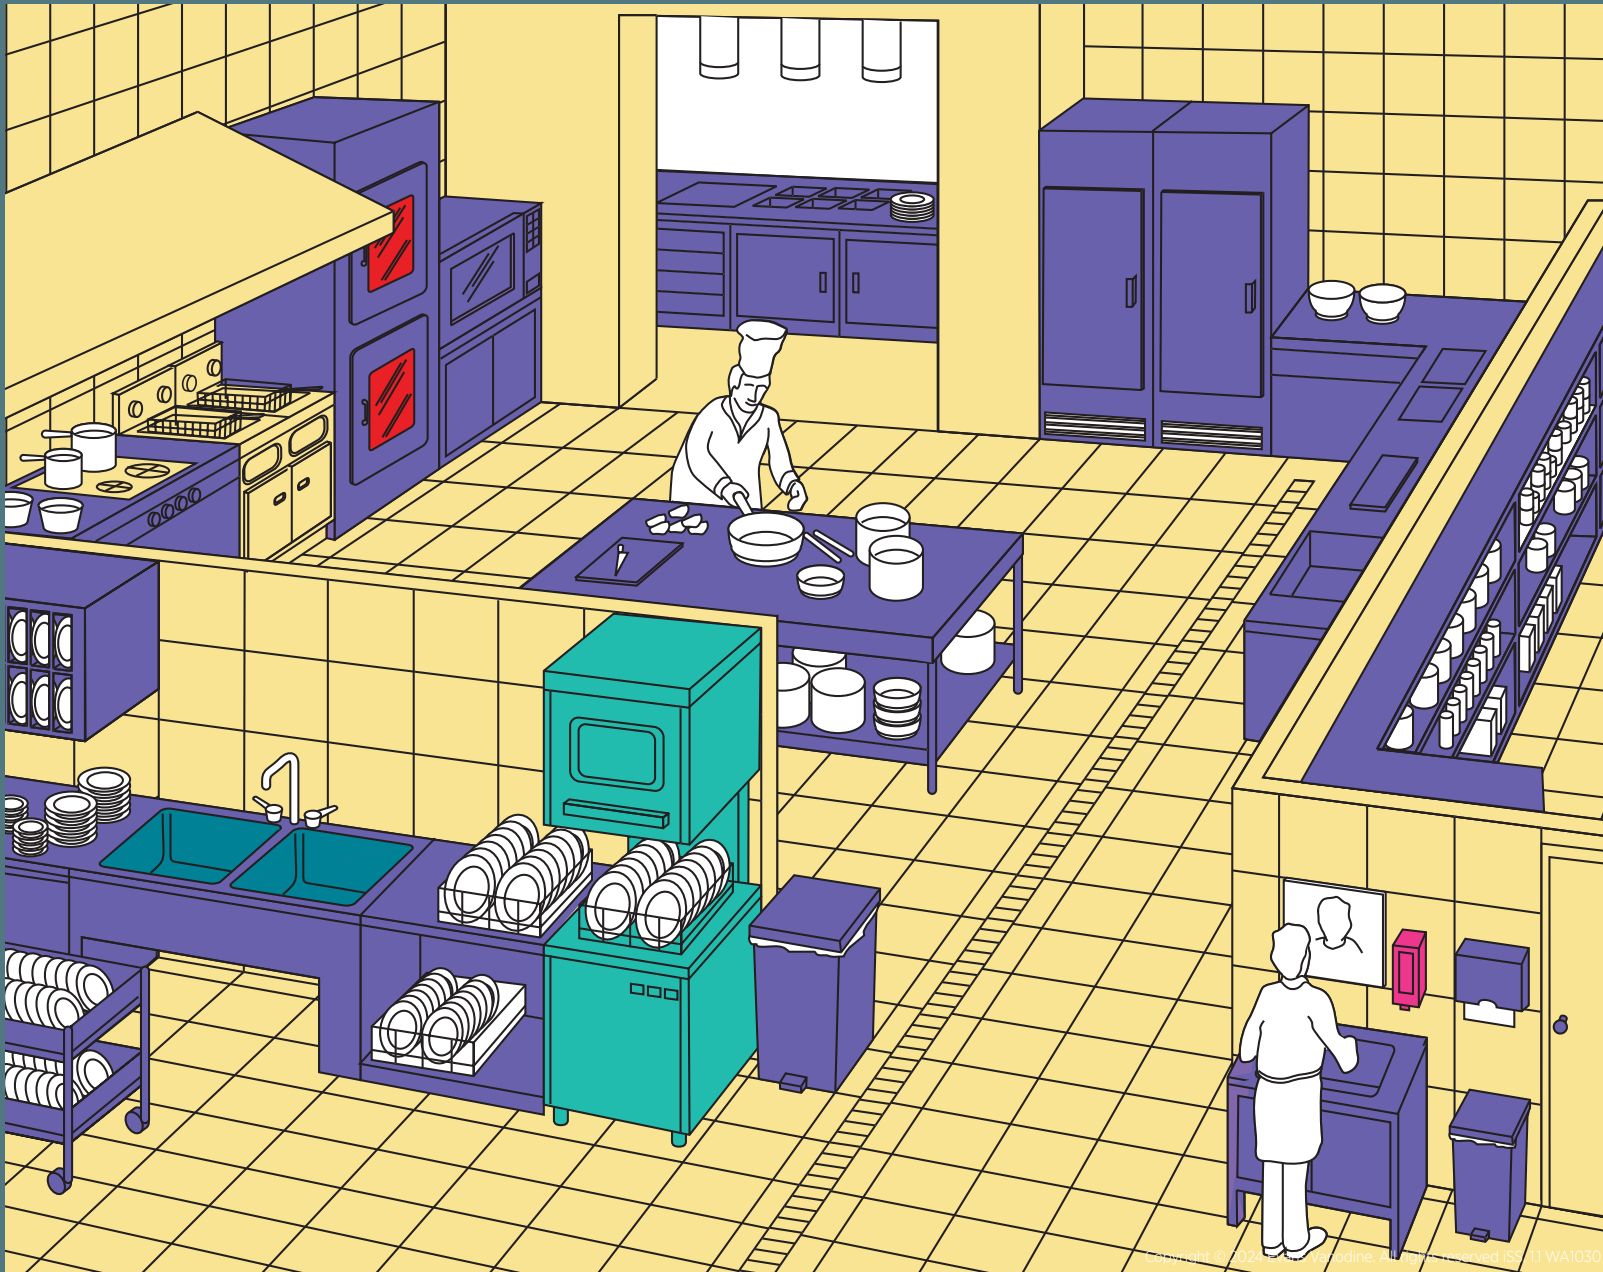

e:dose - Kitchen Hygiene Plan

KEY GUIDE

EC2
DEGREASER

EC4
SANITISER

OVEN CLEANER
GRILL CLEANER

AUTO DISHWASH
PRODUCTS

KIND
Q'SOL
Q'DET

HAND CARE