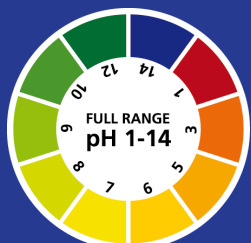

pH Explanation

pH is a measure, on a scale from 0 - 14, of the acidity or alkalinity of a solution. ACIDIC solutions have a pH less than 7 and ALKALINE solutions a pH greater than 7. Toilet cleaning products are usually ACIDIC, as they are required to dissolve limescale. Hard Surface Cleaners are usually ALKALINE. Washing up liquids are usually NEUTRAL. In general, cleaning products which are described as NEUTRAL are less likely to require a hazardous classification.