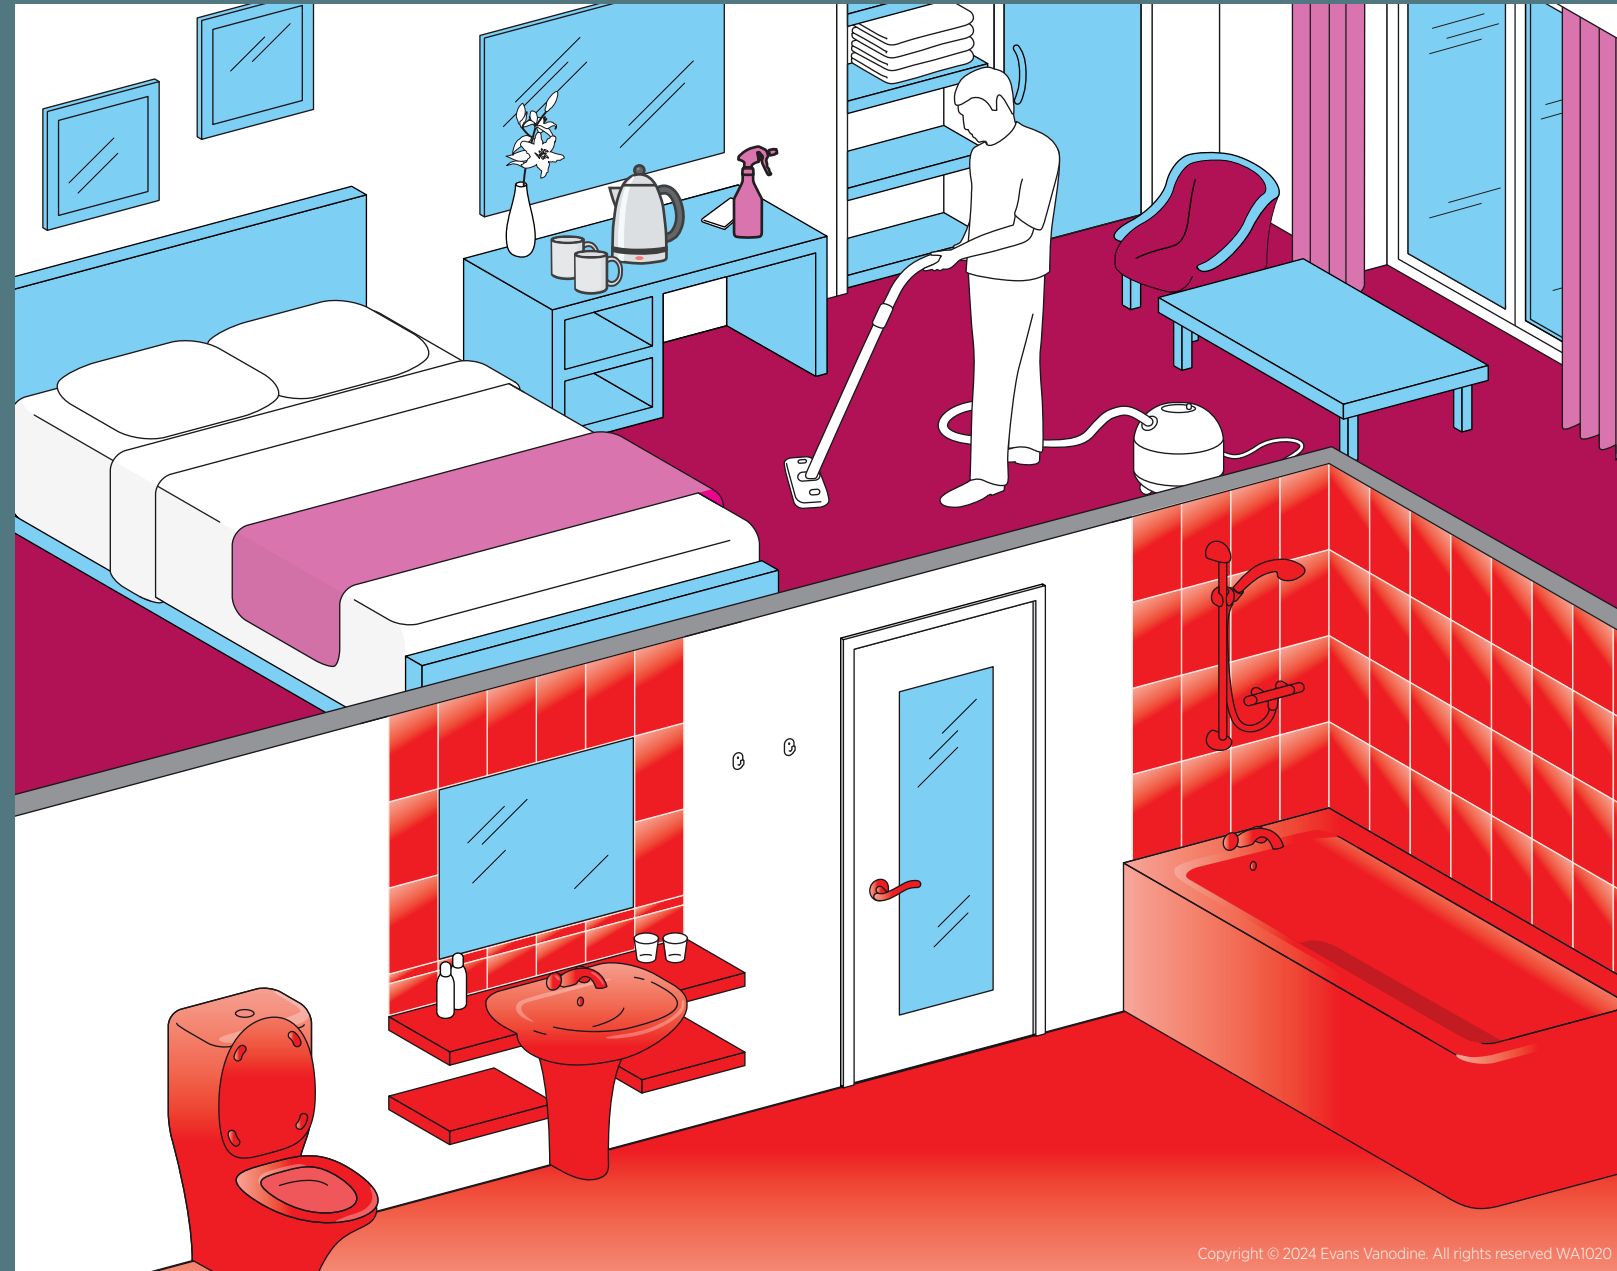

e:dose - Housekeeping Plan

KEY GUIDE

EC6
ALL PURPOSE

EC8
AIR FRESHENER

KETTLE DESCALER
TRIDENT

EXTRACT PRO
SPOTLIGHT

EC9
WASHROOM

Copyright © 2024 Evans Vanodine. All rights reserved WA1020