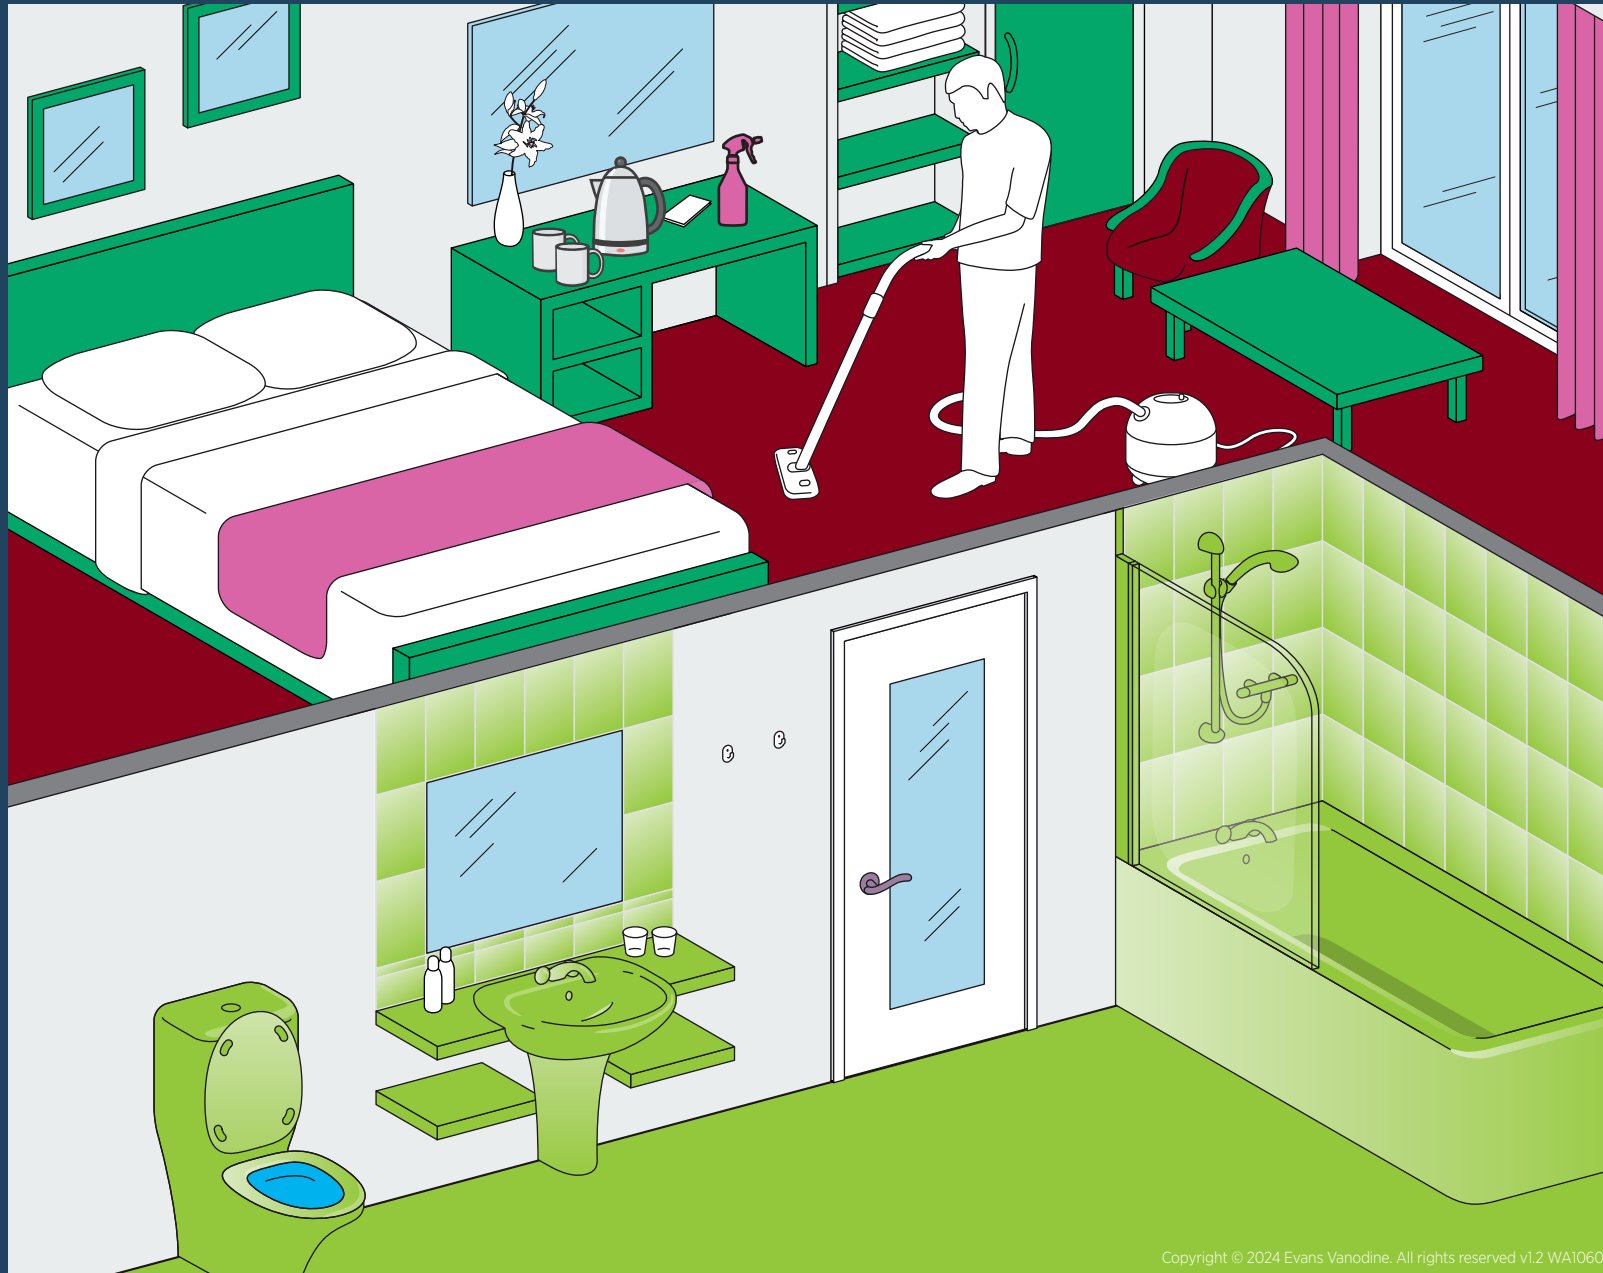

EVANS Housekeeping Plan

Copyright © 2024 Evans Vanodine. All rights reserved v1.2 WA1060

KEY GUIDE

L.S.P.

CLEAR

ODOUR
NEUTRALISER

EXTRACT PRO
SPOT LIGHT

FINAL TOUCH
CLEAN FAST

EVERFRESH
E PHOS
HI PHOS