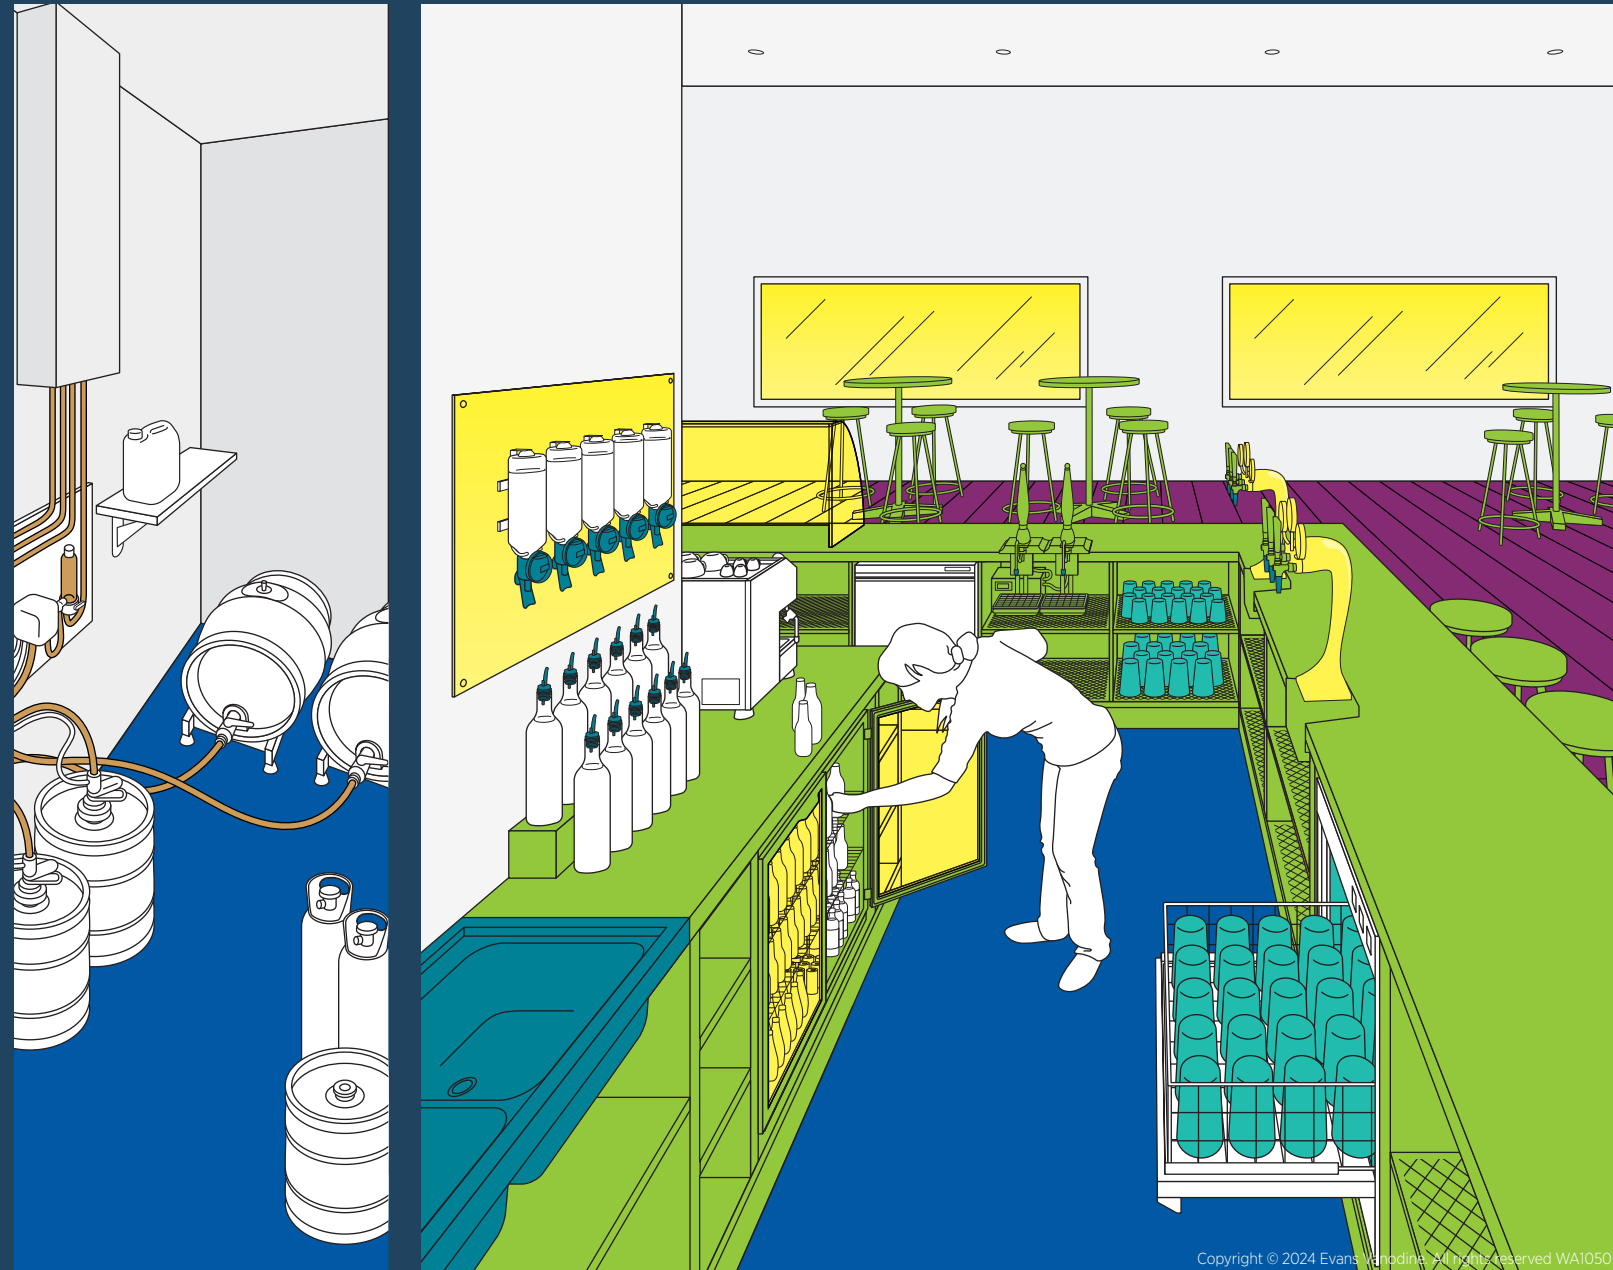

EVANS Bar and Cellar Plan

KEY GUIDE

EST-EEM

GLASSWASH
RINSE AID MULTI
GLASS RENOVATOR

Q'DET

CLEAR

E.M.C. PLUS
HIGH CLASS

BEERLINE
CLEANER